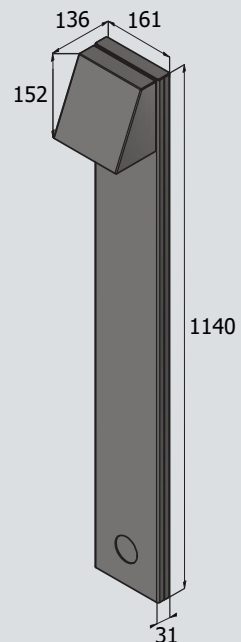

FELIX

Art.No.	Type

198-248-205	FELIX bed fitting excl pole. GU10. Clear PC-glass. Hot galvanized steel.
198-248-305	FELIX bed fitting excl pole. GU10. Clear PC-glass. Solid copper.
198-248-905*	FELIX bed fitting excl pole. GU10. Clear PC-glass. Black RAL9005.*

Recommended Light Sources:

982-30-05-03	Philips CorePRO LEDspotMV ND 4,6-50W. GU10. 36D. 15000h. 370Lm. 3000K.
982-30-05-04	Philips CorePRO LEDspotMV ND 4,6-50W. GU10. 36D. 15000h. 390Lm. 4000K.

Accessories:

830-12-N-11-2	161x31mm pole f/FIX-FELIX. 1,14/0,64M f/burial. Hot galvanized steel.
830-12-N-11-3	161x31mm pole f/FIX-FELIX. 1,14/0,64M f/burial. Solid copper.
830-12-N-11-9*	161x31mm pole f/FIX-FELIX. 1,14/0,64M f/burial. Black RAL9005.*

*Powder coated: The standard color is Black RAL9005. Other RAL colors on request with extra price.

Variation options:

- Pole for bolting on request.

Key features:

- 10 year anti-corrosion warranty (hot galvanized).
- 10 year reorder warranty.
- Easy light source change and great flexibility with retrofit LED.