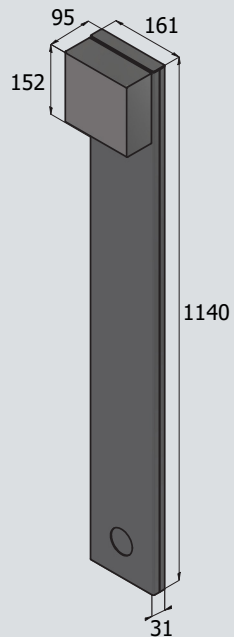

Art.No.	Type
196-248-205	FIX bed fitting excl pole. GU10. Clear PC-glass. Hot galvanized steel.
196-248-305	FIX bed fitting excl pole. GU10. Clear PC-glass. Solid copper.
196-248-905*	FIX bed fitting excl pole. GU10. Clear PC-glass. Black RAL9005.*

Recommended Light Sources:

982-30-05-03	Philips CorePRO LEDspotMV ND 4,6-50W. GU10. 36D. 15000h. 370Lm. 3000K.
982-30-05-04	Philips CorePRO LEDspotMV ND 4,6-50W. GU10. 36D. 15000h. 390Lm. 4000K.

Accessories:

830-12-N-11-2	161x31mm pole f/FIX-FELIX. 1,14/0,64M f/burial. Hot galvanized steel.
830-12-N-11-3	161x31mm pole f/FIX-FELIX. 1,14/0,64M f/burial. Solid copper.
830-12-N-11-9*	161x31mm pole f/FIX-FELIX. 1,14/0,64M f/burial. Black RAL9005.*

*Powder coated: The standard color is Black RAL9005. Other RAL colors on request with extra price.