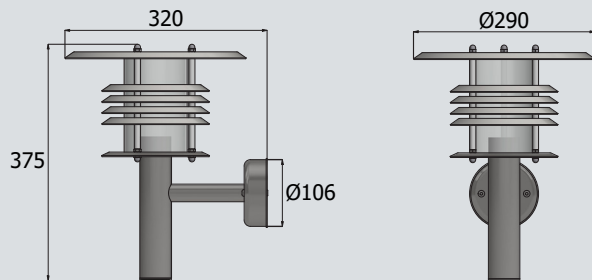

HENRIK

Art.No.	Type

220-400-205	HENRIK wall fixture. E27. Clear PC-screen. Hot galvanized steel.
220-400-305	HENRIK wall fixture. E27. Clear PC-screen. Solid copper.
220-400-905*	HENRIK wall fixture. E27. Clear PC-screen. Black RAL9005.*

Recommended Light Sources:

982-70-09-03	Philips CorePRO LEDbulb ND 7,5-60W. E27. A60. 15000h. 806Lm. 3000K.
982-70-09-04	Philips CorePRO LEDbulb ND 7,5-60W. E27. A60. 15000h. 806Lm. 4000K.

*Powder coated: The standard color is Black RAL9005. Other RAL colors on request with extra price.

Note: See the back plate/mounting sketch under the individual product on davidsuperlight.com

Variation options:

- Also available with opal white PC-screen.
- Also available with clear or opal glass.

Key features:

- 10 year anti-corrosion warranty (hot galvanized).
- 10 year reorder warranty.
- Easy light source change and great flexibility with retrofit LED.