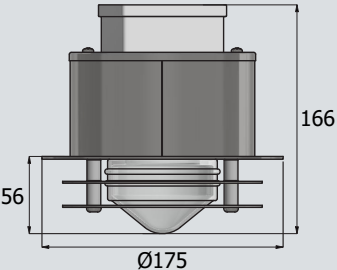

JAN-17

Art.No.	Type
144-648-200	JAN-17 recessed fixture. GU10. Conical glass santed. Hot galvanized steel.
144-648-300	JAN-17 recessed fixture. GU10. Conical glass santed. Solid copper.
144-648-900*	JAN-17 recessed fixture. GU10. Conical glass santed. Black RAL9005.*

Recommended Light Sources:

982-30-05-03	Philips CorePRO LEDspotMV ND 4,6-50W. GU10. 36D. 15000h. 355Lm. 3000K.
982-30-05-04	Philips CorePRO LEDspotMV ND 4,6-50W. GU10. 36D. 15000h. 370Lm. 4000K.

*Powder coated: The standard color are Black RAL9005. Other RAL colors on request with extra price.

Note: Rondel can be supplied in larger hole diameter on request.

1. **Key features:**
2. 10 year anti-corrosion warranty (hot galvanized).
   - 10 year reorder warranty.
   - Easy light source change and great flexibility with retrofit LED.