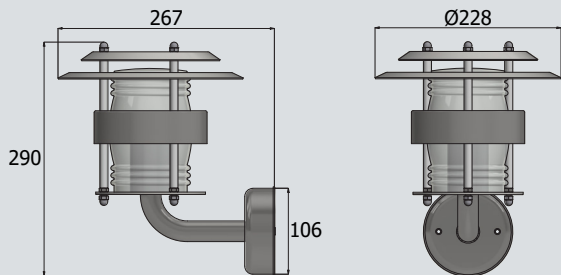

JONAS

Art.No.	Type

178-400-201	JONAS wall fixture. E27. Clear glass. Hot galvanized steel.
178-400-901*	JONAS wall fixture. E27. Clear glass. Black RAL9005.*

Recommended Light Sources:

982-70-09-03	Philips CorePRO LEDbulb ND 7,5-60W. E27. A60. 15000h. 806Lm. 3000K.
982-70-09-04	Philips CorePRO LEDbulb ND 7,5-60W. E27. A60. 15000h. 806Lm. 4000K.

*Powder coated: The standard color is Black RAL9005. Other RAL colors on request with extra price.

Note: See the back plate/mounting sketch under the individual product on davidsuperlight.com

Variation options:

- Also available with opal white glass.

Key features:

- 10 year anti-corrosion warranty (hot galvanized).
- 10 year reorder warranty.
- Easy light source change and great flexibility with retrofit LED.