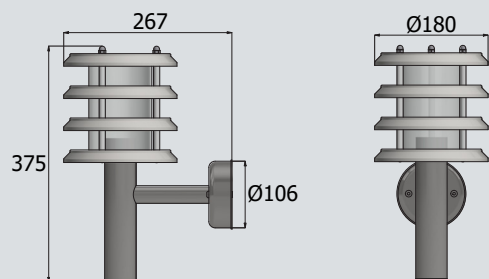

KLAUS

Art.No.	Type

200-400-205	KLAUS wall fixture. E27. Clear PC-screen. Hot galvanized steel.
200-400-905*	KLAUS wall fixture. E27. Clear PC-screen. Black RAL9005.*

Recommended Light Sources:

982-70-09-03	Philips CorePRO LEDbulb ND 7,5-60W. E27. A60. 15000h. 806Lm. 3000K.
982-70-09-04	Philips CorePRO LEDbulb ND 7,5-60W. E27. A60. 15000h. 806Lm. 4000K.

*Powder coated: The standard color is Black RAL9005. Other RAL colors on request with extra price.

Note: See the back plate/mounting sketch under the individual product on davidsuperlight.com

Variation options:

- Also available with opal white PC-screen.
- Also available with clear or opal glass.

Key features:

- 10 year anti-corrosion warranty (hot galvanized).
- 10 year reorder warranty.
- Easy light source change and great flexibility with retrofit LED.