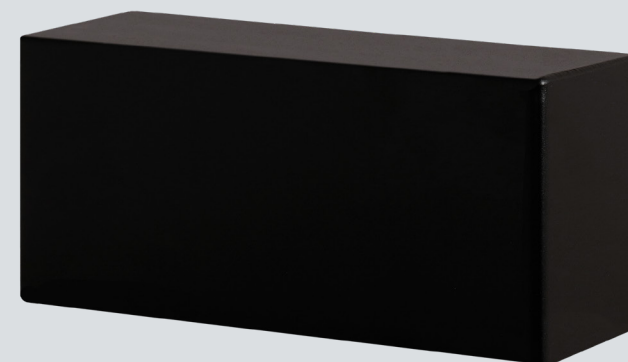

LUKAS-200

Art.No.	Type
165-41A-230	LUKAS-200 wall fixture. LEDstrip 7W/830. Acrylic glass santed. Hot galvanized steel.
164-41A-240	LUKAS-200 wall fixture. LEDstrip 7W/840. Acrylic glass santed. Hot galvanized steel.
164-41A-330	LUKAS-200 wall fixture. LEDstrip 7W/830. Acrylic glass santed. Solid copper.
164-41A-340	LUKAS-200 wall fixture. LEDstrip 7W/840. Acrylic glass santed. Solid copper.
164-41A-930*	LUKAS-200 wall fixture. LEDstrip 7W/830. Acrylic glass santed. Black RAL9005.*
164-41A-940*	LUKAS-200 wall fixture. LEDstrip 7W/840. Acrylic glass santed. Black RAL9005.*

Accessories:

833-12-N-13-2	200x35mm pole t/LUKAS-200. 1,30/0,80M f/burial. Hot galvanized steel.
833-12-N-13-3	200x35mm pole t/LUKAS-200. 1,30/0,80M f/burial. Solid copper.
833-12-N-13-9*	200x35mm pole t/LUKAS-200. 1,30/0,80M f/burial. Black RAL9005.*

*Powder coated: The standard color is Black RAL9005. Other RAL colors on request with extra price.

Note: The name of LUKASminiLED has changed to LUKAS-200. See the back plate/mounting sketch under the individual product on davidsuperlight.com