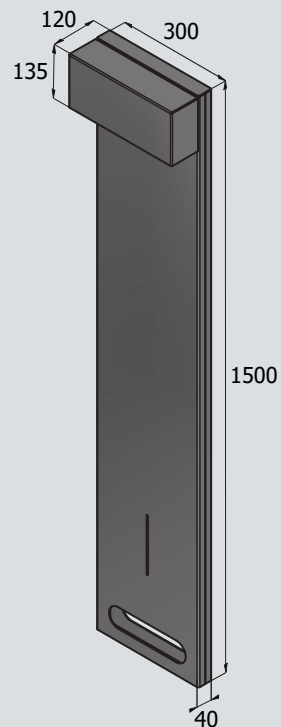

CE

LED

IP54

230V

IK10

LUKAS-300

Art.No.	Type
164-21A-230	LUKAS-300 bed fitting excl pole. LEDstrip 7W/830. Acrylic glass santinated. Hot galvanized steel.
164-21A-240	LUKAS-300 bed fitting excl pole. LEDstrip 7W/840. Acrylic glass santinated. Hot galvanized steel.
164-21A-330	LUKAS-300 bed fitting excl pole. LEDstrip 7W/830. Acrylic glass santinated. Solid copper.
164-21A-340	LUKAS-300 bed fitting excl pole. LEDstrip 7W/840. Acrylic glass santinated. Solid copper.
164-21A-930*	LUKAS-300 bed fitting excl pole. LEDstrip 7W/830. Acrylic glass santinated. Black RAL9005.*
164-21A-940*	LUKAS-300 bed fitting excl pole. LEDstrip 7W/840. Acrylic glass santinated. Black RAL9005.*

Accessories:

832-12-N-15-2	300x40mm pole f/LUKAS-300. 1,50/1,00M f/burial. Hot galvanized steel.
832-12-N-15-3	300x40mm pole f/LUKAS-300. 1,50/1,00M f/burial. Solid copper.
832-12-N-15-9*	300x40mm pole f/LUKAS-300. 1,50/1,00M f/burial. Black RAL9005.*

*Powder coated: The standard color is Black RAL9005. Other RAL colors on request with extra price.

The name of LukasLED has changed to LUKAS-300.

Variation options:

- Pole for bolting on request.
- Light output from the luminaire: 438-465Lm.

Key features:

- 10 year anti-corrosion warranty (hot galvanized).
- 10 year reorder warranty.
- 5 year LED & driver warranty.
- Life expectancy: 50.000 hours.
- Integrated 2 kV surge protection.