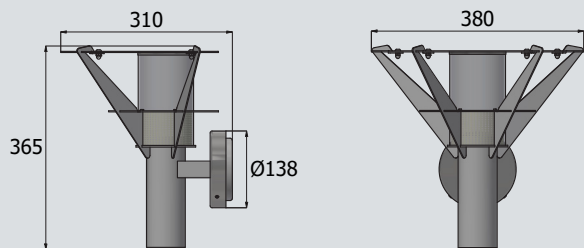

MACON G2

Art.No.	Type
350-402-206	MACON G2 wall fixture. E27. Satine acrylic-screen. Hot galvanized steel.
350-402-906*	MACON G2 wall fixture. E27. Satine acrylic-screen. Black RAL9005.*

Recommended Light Sources:

982-70-11-03	Philips CorePRO LEDbulb ND 10,5-75W. E27. A60. 15000h. 1055Lm. 3000K.
982-70-11-04	Philips CorePRO LEDbulb ND 10-75W. E27. A60. 15000h. 1055Lm. 4000K.

*Powder coated: The standard color is Black RAL9005. Other RAL colors on request with extra price.

Note: See the back plate/mounting sketch under the individual product on davidsuperlight.com

Key features:

- 10 year anti-corrosion warranty (hot galvanized).
- 10 year reorder warranty.
- Easy light source change and great flexibility with retrofit LED.