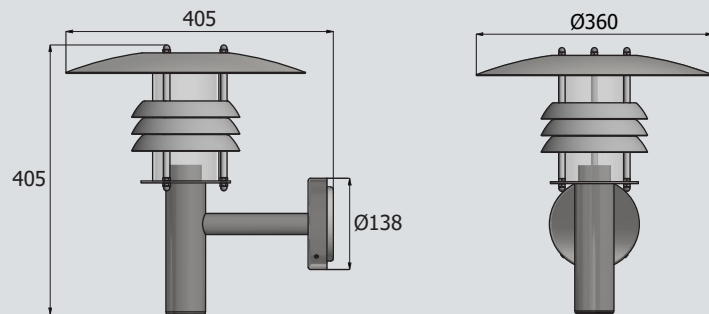

Art.No.	Type

250-400-205	MIKE wall fixture. E27. Clear PC-screen. Hot galvanized steel.
250-400-305	MIKE wall fixture. E27. Clear PC-screen. Solid copper.
250-400-905*	MIKE wall fixture. E27. Clear PC-screen. Black RAL9005.*

Recommended Light Sources:

982-70-11-03	Philips CorePRO LEDbulb ND 10,5-75W. E27. A60. 15000h. 1055Lm. 3000K.
982-70-11-04	Philips CorePRO LEDbulb ND 10-75W. E27. A60. 15000h. 1055Lm. 4000K.

*Powder coated: The standard color is Black RAL9005. Other RAL colors on request with extra price.

Note: See the back plate/mounting sketch under the individual product on davidsuperlight.com

Variation options:

- Also available with opal white PC-screen.

Key features:

- 10 year anti-corrosion warranty (hot galvanized).
- 10 year reorder warranty.
- Easy light source change and great flexibility with retrofit LED.