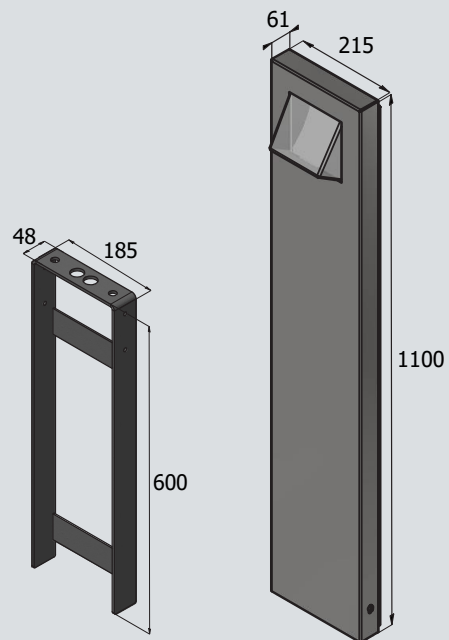

MarkLED

| Art.No. | Type |
|--------------|---|
| 420-23B-930* | MarkLED bed lamp. LEDstrip 7W/830. Clear PETG-screen. Black RAL9005.* |
| 420-23B-940* | MarkLED bed lamp. LEDstrip 7W/840. Clear PETG-screen. Black RAL9005.* |

*Powder coated: The standard color is Black RAL9005. Other RAL colors on request with extra price.

Note: Burial foundation for the bed lamp is included.

Variation options:

- Light output from the luminaire: 251-264Lm.