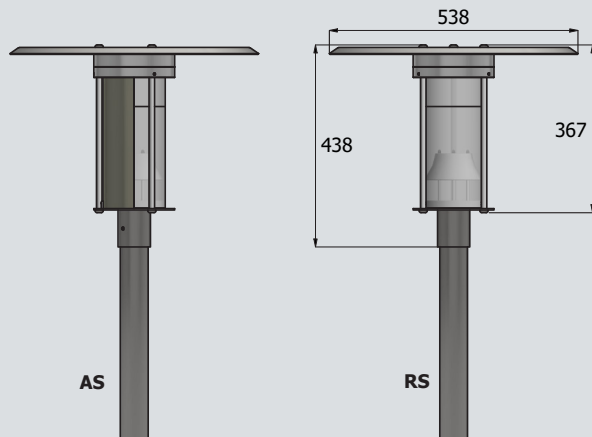

Accessories:

802-70-035-2	Ø60/117mm conical pole. LPH 3,50M f/burial. 4,10/3,50M. Hot galvanized steel.
800-145-500	Insulation sleeve (foam block) Ø135/60 for poles Ø133/Ø108mm.
920-634-200	Turn securing for Ø108/Ø133mm pole. Hot galvanized plate.
924-100-002	Fuse inset MINI for Ø108/Ø133mm poles (fits to LPH 2,50M and 3,00M).
800-13-108-2	Bracket f/OPUS74 outlet (excl). Fits t/Ø108mm pole. Hot galvanized steel.
	----- Several variations of poles, accessories and spare parts. See page 103-130 -----

Note: QuarkLED AS is supplied with a built-in Screen.

Variation options:

- For Ø133mm cylindrical pole.
- With wall arm.
- Bigger top screen Ø730mm.
- Possibility of project-oriented configuration.
- Dimmable with DynaDimmer.
- Available with DALI.
- Light output from the luminaire: 1279-2589Lm.

Key features:

- 10 year anti-corrosion warranty (hot galvanized).
- 10 year reorder warranty.
- 5 year LED & driver warranty.
- Supplied with 3,5M cable.
- Life expectancy: 50.000 hours.
- Integrated 6/10 kV surge protection.