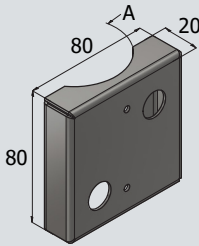

Pole accessories - Bracket for socket and insulation sleeve

Art.No.	Type
800-13-060-2	Bracket f/OPUS74 outlet (excl). Fits t/Ø60mm pole. Hot galvanized steel.
800-13-060-9*	Bracket f/OPUS74 outlet (excl). Fits t/Ø60mm pole. Black RAL9005.*
800-13-108-2	Bracket f/OPUS74 outlet (excl). Fits t/Ø108mm pole. Hot galvanized steel.
800-13-108-9*	Bracket f/OPUS74 outlet (excl). Fits t/Ø108mm pole. Black RAL9005.*
800-13-133-2	Bracket f/OPUS74 outlet (excl). Fits t/Ø133mm pole. Hot galvanized steel.
800-13-133-9*	Bracket f/OPUS74 outlet (excl). Fits t/Ø133mm pole. Black RAL9005.*
800-145-500	Insulation sleeve (foam block) Ø135/60 for poles Ø133/Ø108mm.

*Powder coated: The standard color is Black RAL9005. Other RAL colors on request with extra price.

RADIUS	A
f/Ø60mm pole	R30
f/Ø108mm pole	R54
f/Ø133mm pole	R66,5