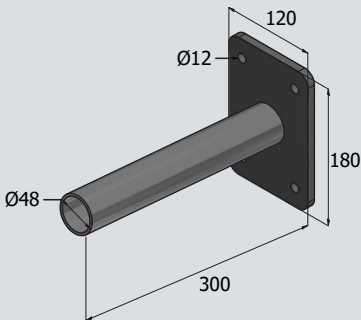

Pole accessories - Wall bracket

Art.No.	Type
920-948-200	Wall bracket Ø42x300mm. Hot galvanized steel.
920-950-200	Wall bracket Ø48x300mm. Hot galvanized steel.
920-952-200	Wall bracket Ø60x300mm. Hot galvanized steel.
920-960-200	Wall arm 160x150mm. Short. Ø60mm. Hot galvanized steel.
920-965-200	Wall arm 490x250mm. Medium. Ø60mm. Hot galvanized steel.
920-970-200	Wall arm 450x355mm. Long. Ø60mm. Hot galvanized steel.
920-972-200	Wall arm 477x122mm. f/FlipperLED & IngolfLED. Ø60mm. Hot galvanized steel.

Can be powder coated on request.

Wall bracket

Wall arm f/FlipperLED and IngolfLED:

Wall arms: