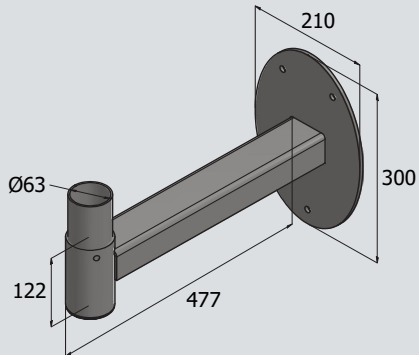

Wall arm f/FlipperLED and IngolfLED: